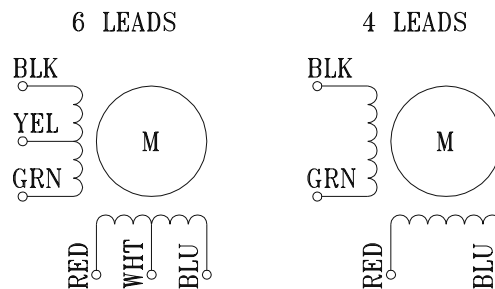

0.9°/1.8° Size 17 High Torque Thread Motors

- Available Motor Models

Model No.	
Single Shaft	Double Shaft
17H130H-xxA	17H130H-xxB
17H130HM-xxA	17H130HM-xxB
17H150H-xxA	17H150H-xxB
17H150HM-xxA	17H150HM-xxB
17H185H-xxA	17H185H-xxB
17H185HM-xxA	17H185HM-xxB

- Motor Drawing

- Dimensions

Model #	A	
	Inches	mm
17H130	1.3	33
17H150	1.5	38
17H185	1.85	47

- Wiring Diagram

- Motor modification options

Motor : Special length, Windings Bearings

Thread: Different Threads Sizes

Lead wire: Type, Color, Length, Connector Installation