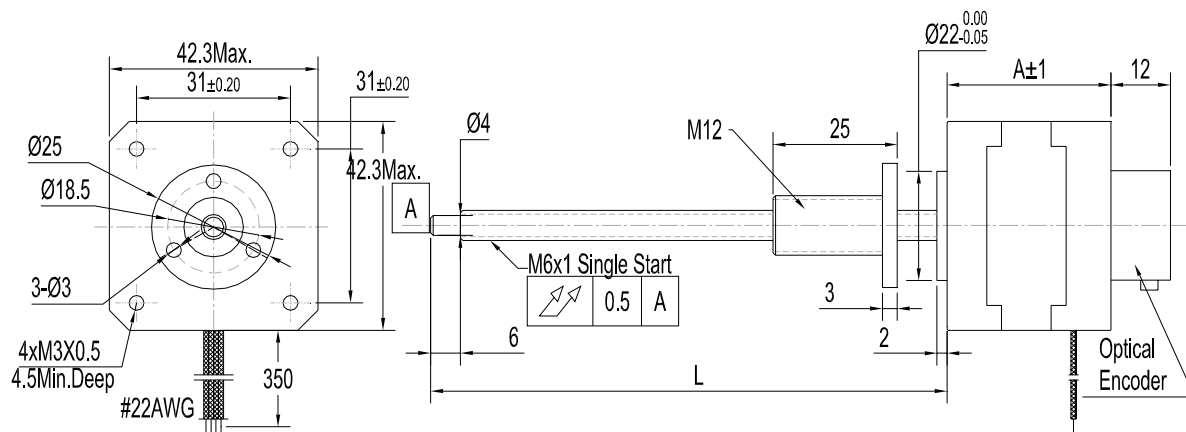

0.9°/1.8° Size 17 High Torque Thread Motors

- Available Motor Models

Model No.	
Single Shaft	Double Shaft
17H130H-xxA	17H130H-xxB
17H130HM-xxA	17H130HM-xxB
17H150H-xxA	17H150H-xxB
17H150HM-xxA	17H150HM-xxB
17H185H-xxA	17H185H-xxB
17H185HM-xxA	17H185HM-xxB

- Motor Drawing

- Dimensions

Model #	A	
	Inches	mm
17H130	1.3	33
17H150	1.5	38
17H185	1.85	47

- Wiring Diagram

- Motor modification options

Motor : Special length, Windings Bearings

Thread: Different Threads Sizes

Lead wire: Type, Color, Length, Connector Installation