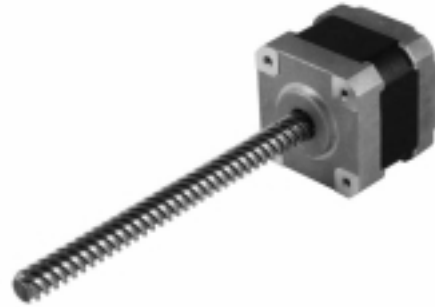

0.9°/1.8° Size 17 High Torque Thread Motors

- Available Motor Models

Model No.	
Single Shaft	Double Shaft
17H130H-xxA	17H130H-xxB
17H130HM-xxA	17H130HM-xxB
17H150H-xxA	17H150H-xxB
17H150HM-xxA	17H150HM-xxB
17H185H-xxA	17H185H-xxB
17H185HM-xxA	17H185HM-xxB

- Motor Drawing

- Dimensions

Model #	A	
	Inches	mm
17H130	1.3	33
17H150	1.5	38
17H185	1.85	47

- Wiring Diagram

- Motor modification options

Motor : Special length, Windings Bearings

Thread: Different Threads Sizes